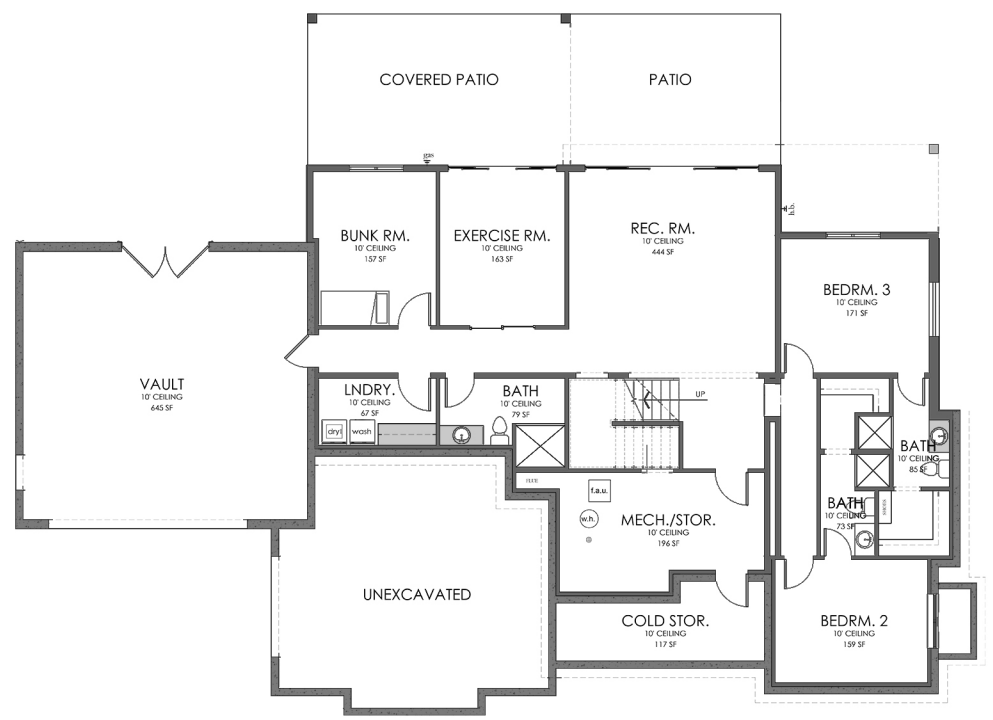

LOWER LEVEL

MAIN LEVEL

MONTICELLO

- 4 Beds
- 3 Garage
- 4.5 Baths
- 5,098 sqft