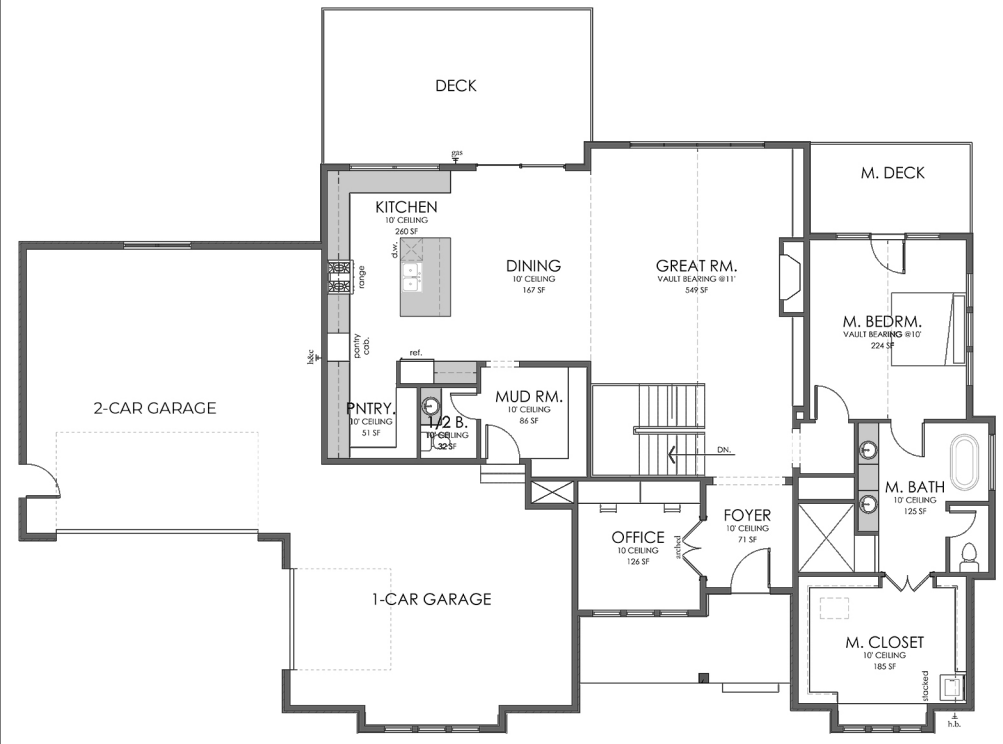

LOWER LEVEL

MAIN LEVEL

MONTICELLO

- 4 Beds
- 3 Garage
- 4.5 Baths
- 5,098 sqft